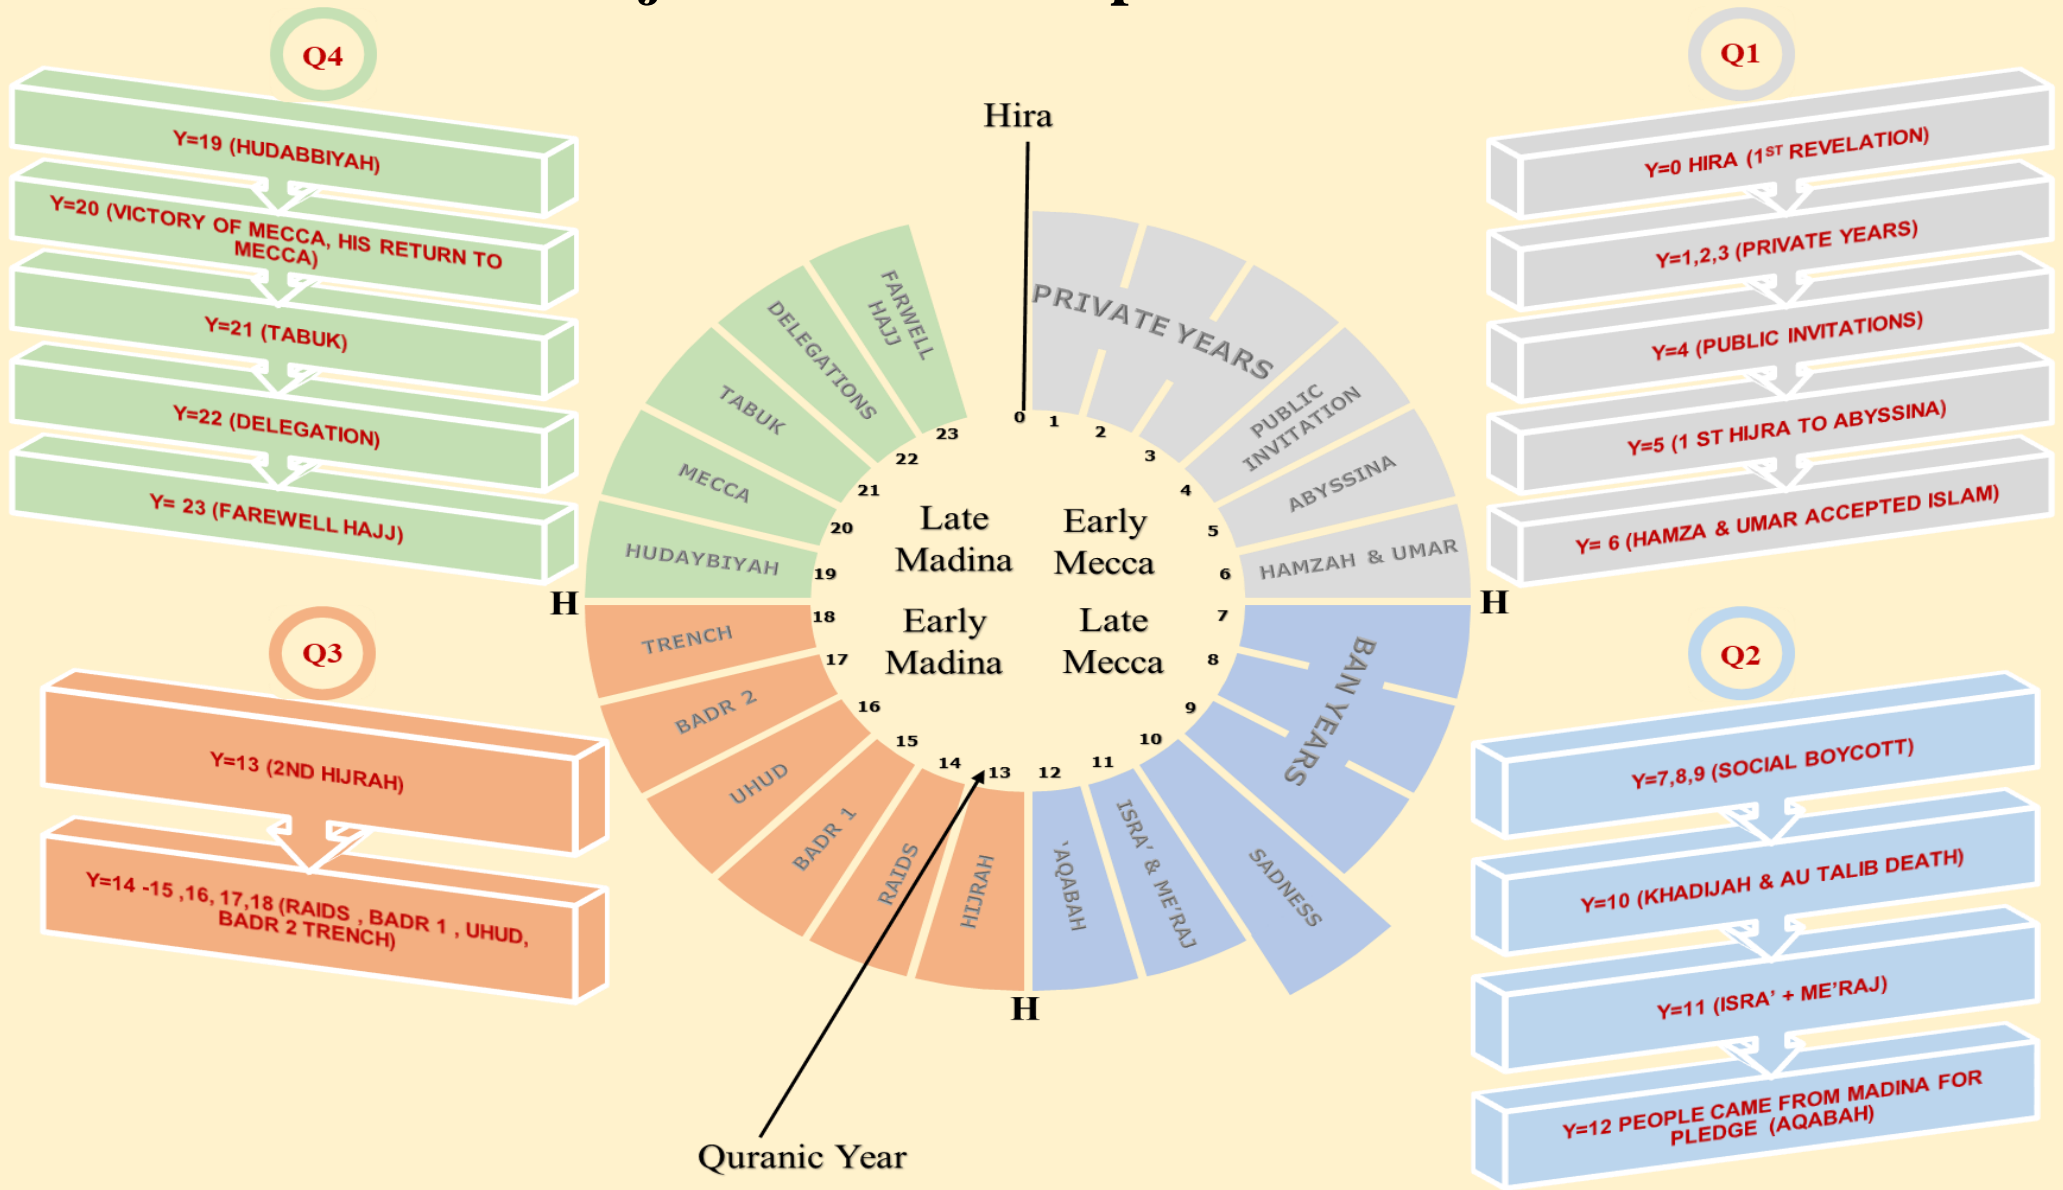

# Major Events of Prophethood

**NOTE:** To get Gregorian (English) Calendar Year, Add 609 Years to Quranic Year.

Example: Hijra took place in 609 +13 = 622(English, current era year)

To get Prophet (SAW) age, Add 39 year to Quranic Year (Isra took at 39 +11 Years = 50 Years)